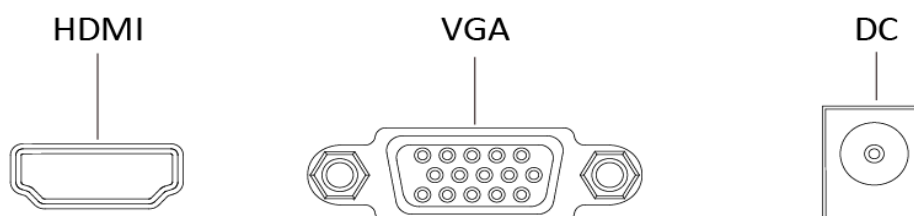

Interfaces

www.uniview.com/uniarch

©2020 Zhejiang Uniview Technologies Co., Ltd. All rights reserved.

*Product specifications and availability are subject to change without notice.