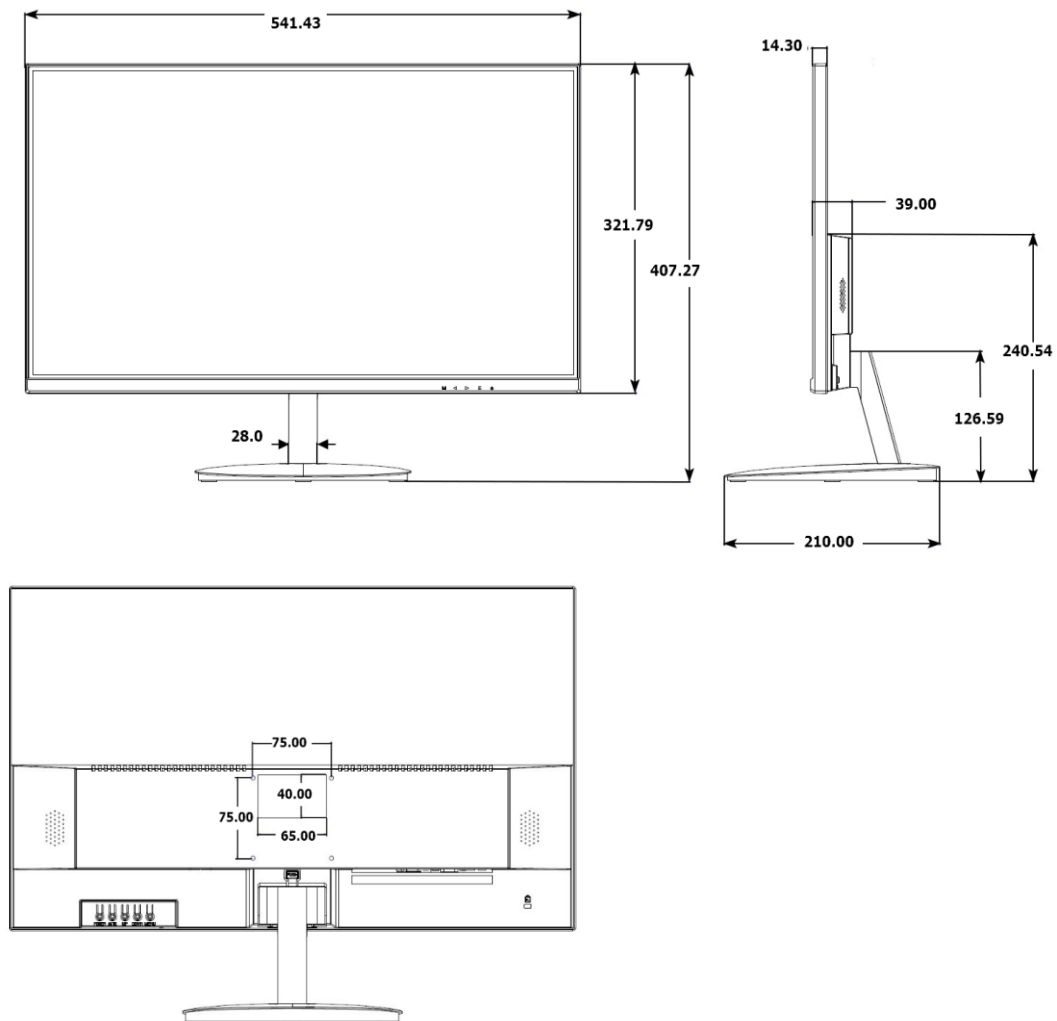

## Key Features

- True color display and perfect color reproduction
- Wide viewing angle:178°(H)/ 178°(V)
- No color shift from any view angle
- Specific menu design, which is simple to operate
- Support 7\*24 working and lower power consumption
- Adaptively recognize signal
- VESA stand bracket
- Support multiply language
- High fidelity digital processing for a brilliant and vivid video
- Professional thermal design to extend equipment lifespan
- Screen can reduce blue light, protect eyes
- Without ripple, use smooth dimming with DC to eliminate screen flicker
- Three sides super slim design, min width can be 2.8mm
- High light transmittance, uniform brightness, rich color, wide color gamut

## Specifications

Model	MT-24-T
Display	
Display Type	LED Backlight

Screen Size	23.8"
Aspect Ratio	16:9
Pixel Pitch(mm)	0.275× 0.275
Max Resolution	1920×1080
Brightness(cd/m <sup>2</sup> )	250
Contrast	1000:1
Response Time(ms)	14
Color	16.7M
Viewing Angle	Horizontal 178°, Vertical 178°
Refresh Rate	60Hz
<b>Interface</b>	
Input	VGA ×1,HDMI×1
<b>OSD</b>	
Multi-Language	8 (English, France, Spanish, German, Russia, Korea, Japanese, Simplified Chinese )
<b>Mounting</b>	
VESA	75mm x 75mm
<b>General</b>	
Power Supply	DC 12V,2A
Consumption	<23 W(on) <0.5 W(Standby)
Operation Temperature	0°C ~ 40 °C/32°F~104°F
Operating Humidity	20%~85% (No Condensation)
Storage Temperature	-10°C ~50°C /14°F~122°F
Storage Humidity	10%~90% (No Condensation)
Dimension (W×H×D)	541.43mm × 407.27 mm × 210.00mm(With Pedestal)
Package(W×H×D)	602mm × 394mm × 111mm
Weight	Net Weight:3.3Kg Gross Weight:4.2Kg
<b>Accessory</b>	
Standard	HDMI Cable, Adapter, Pedestal, Quick Guide
Optional	Hanging Bracket(Model: HB-4022-A)

## Dimensions